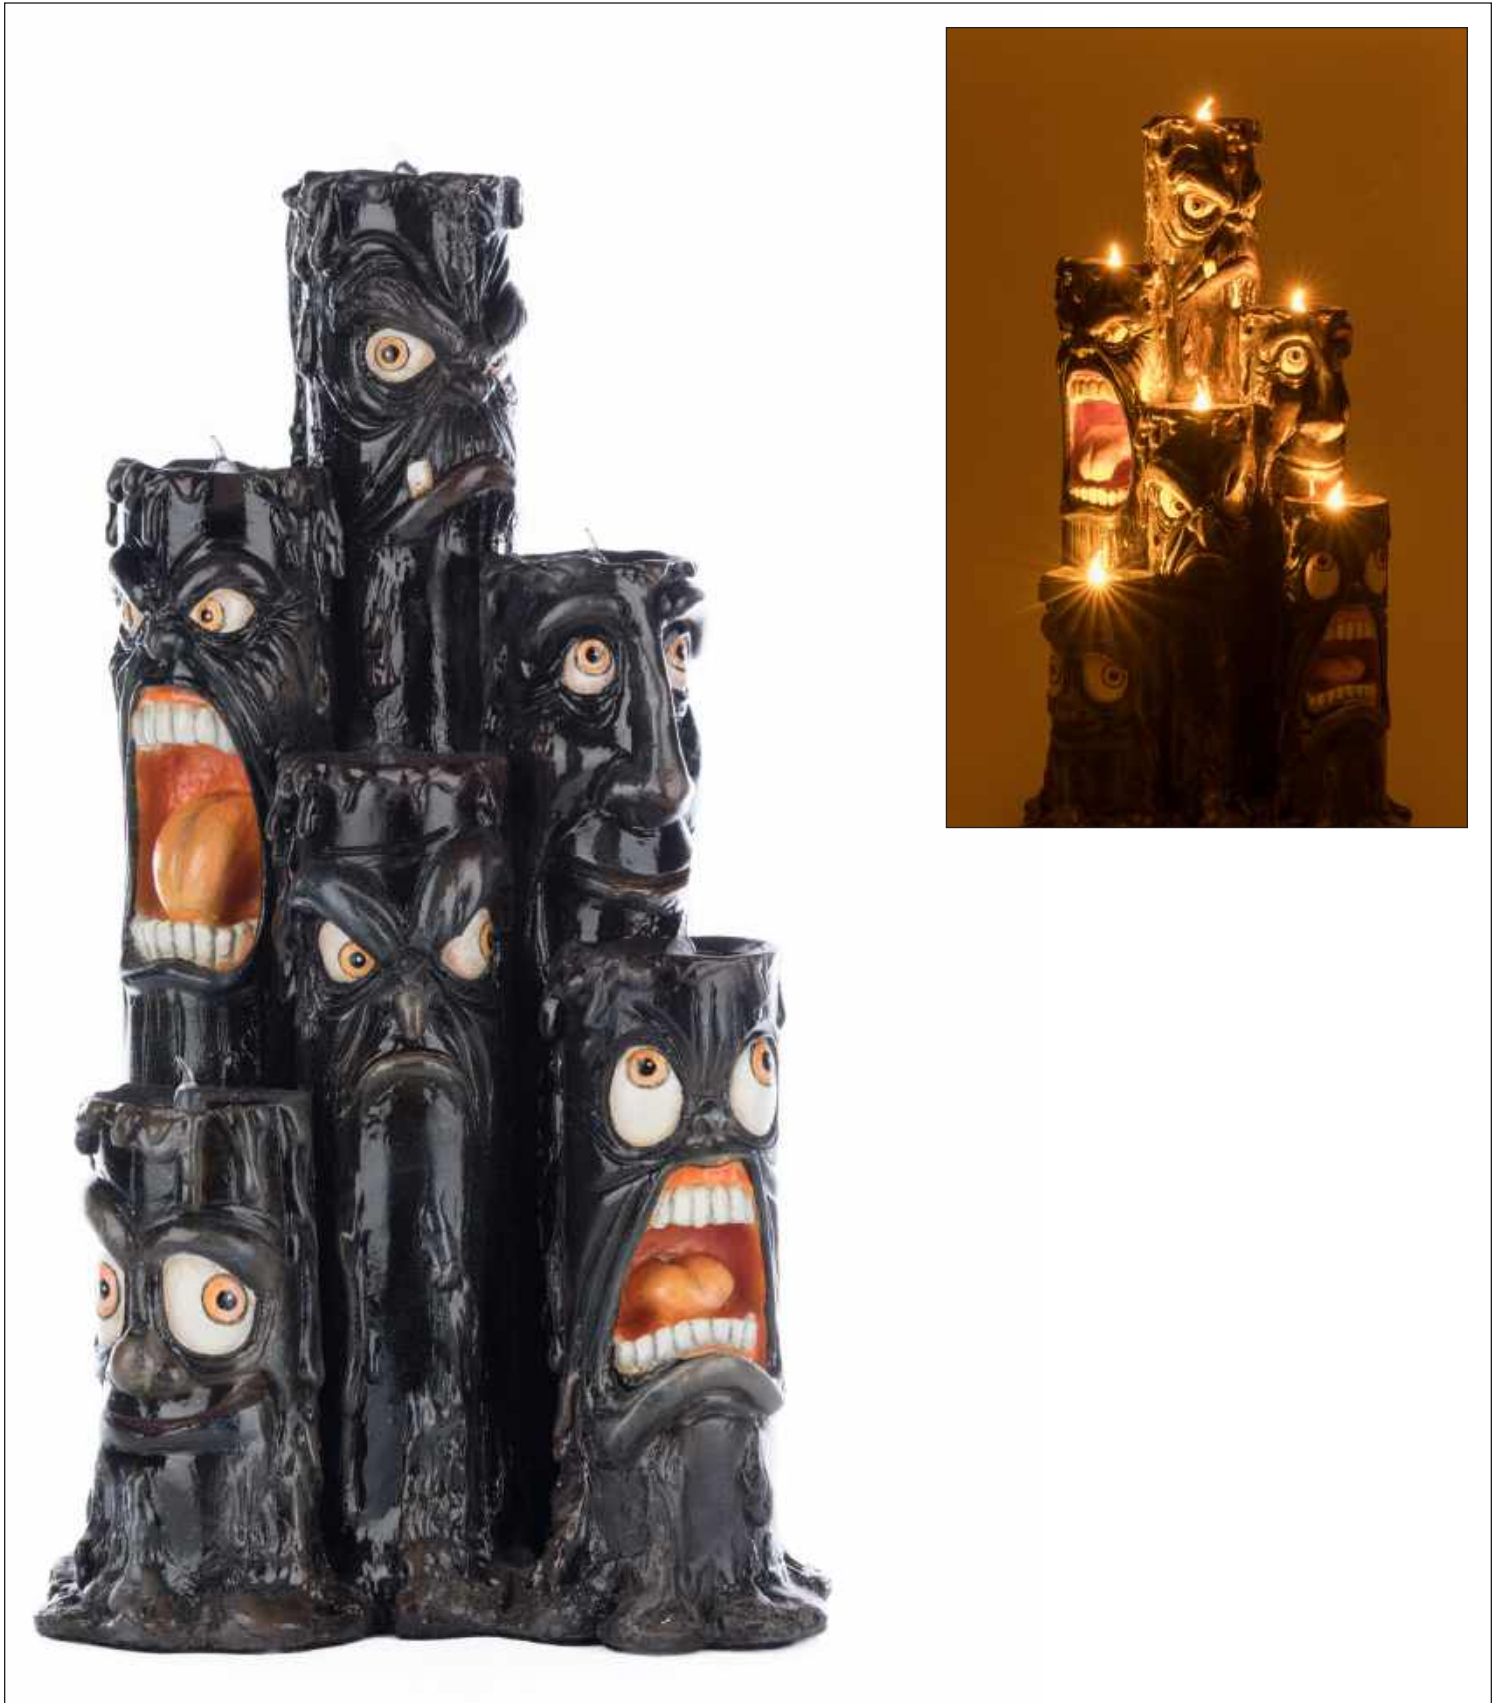

28-528665 The Macabre Family
Great Grandpa Macabre Wall Piece with Candle
21.25" x 10" x 24.75" Min/Inner/Case: 1/1/1

28-528668 The Macabre Family
The Macabre Candle Crew
9" x 7" x 15.75" Min/Inner/Case: 1/1/4