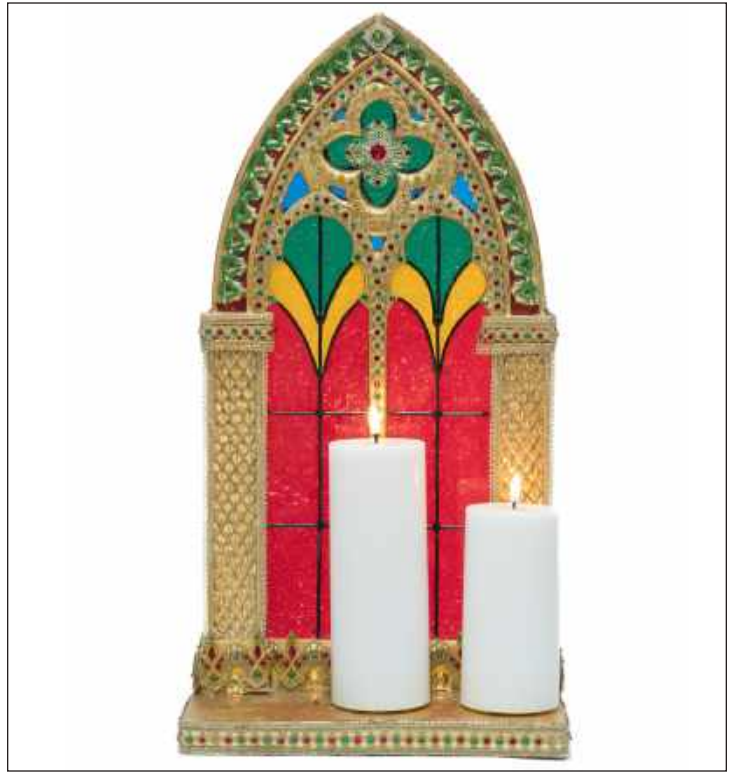

28-428247 Christmas Castle
Christmas Castle Cake Plate
11" x 11" x 7.5" Min/Inner/Case: 1/1/4

28-428246 Christmas Castle
 St. Nicholas Tanenbaum Tabletop
 9.75" x 6.25" x 19.25" Min/Inner/Case: 1/1/6

28-428250 Christmas Castle
 Christmas Castle Pillar Candle Holder
 11.5" x 1" x 22" Min/Inner/Case: 1/1/4