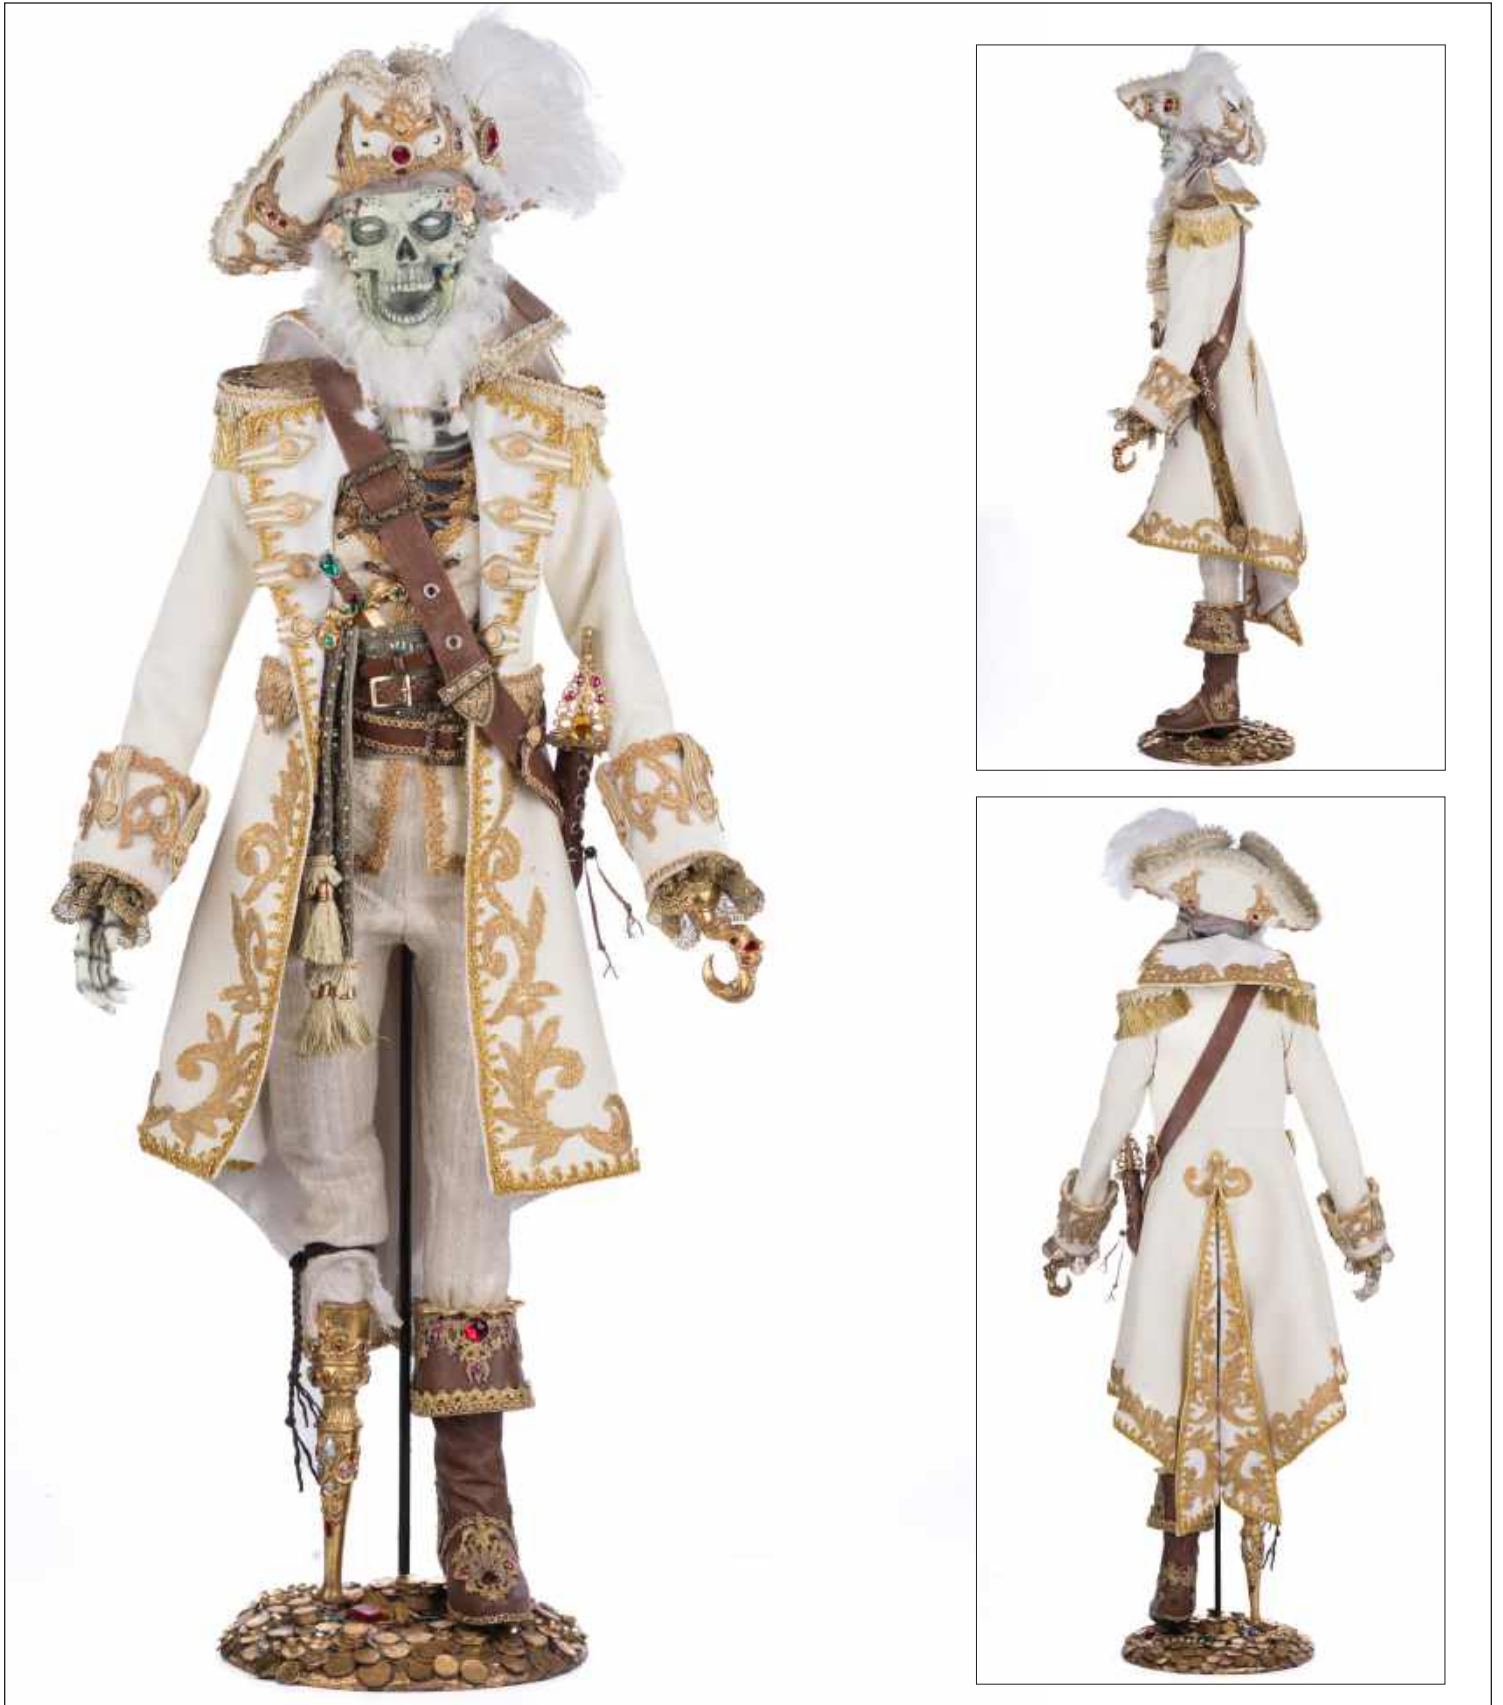

28-428206 Treacherous Treasure
Captain Skully Swashbuckler
17" x 8" x 38" Min/Inner/Case: 1/1/2

28-428207 Treacherous Treasure
Lady Adelaide Apparition Life Size Doll
32" x 27" x 70" Min/Inner/Case: 1/1/1