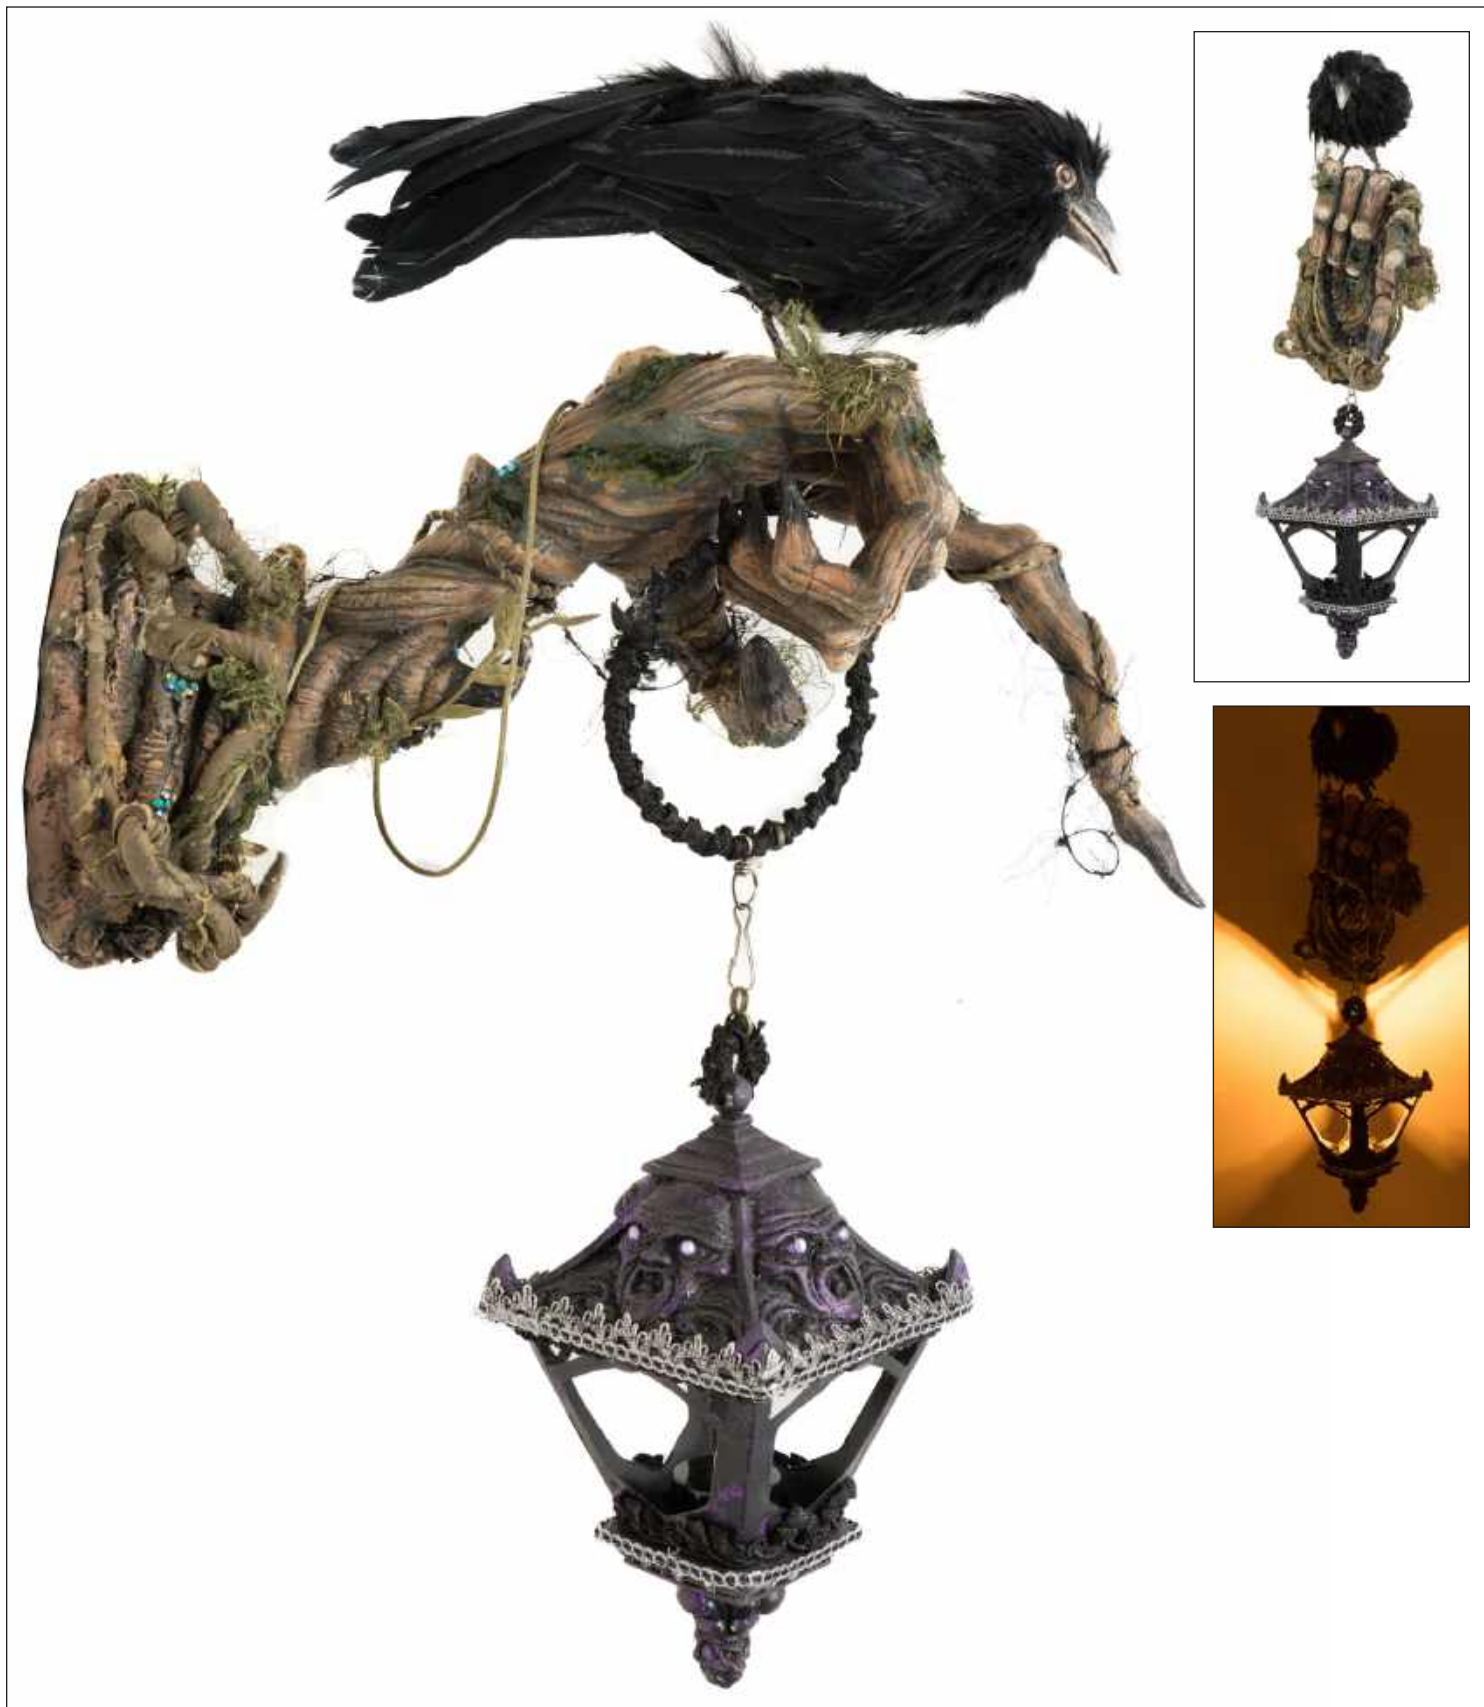

28-528612 A Grimm Halloween
Wicked Queen Drusilla Doll
23" x 20" x 29" Min/Inner/Case: 1/1/2

28-528609 A Grimm Halloween
Grizelda Grimm Lifesize Witch Doll
30" x 28" x 53" Min/Inner/Case: 1/1/1

28-528610 A Grimm Halloween
Ginger Witch With Bowl
19" x 15" x 22.5" Min/Inner/Case: 1/1/1

A GRIMM HALLOWEEN

28-528615 A Grimm Halloween
Grimm Haunted Story Book
14.5" x 6.5" x 10.5" Min/Inner/Case: 1/1/4

28-528622 A Grimm Halloween
Hansel and Gretel Pumpkin Scene
14" x 14" x 18" Min/Inner/Case: 1/1/1

A GRIMM HALLOWEEN

28-528619 A Grimm Halloween
Haunted Forest Wall Lantern
12" x 8.5" x 14.75" Min/Inner/Case: 1/1/2

28-528603 A Grimm Halloween
Mirror Mirror Cupcake Server
19.25" x 14" x 11" Min/Inner/Case: 1/1/4