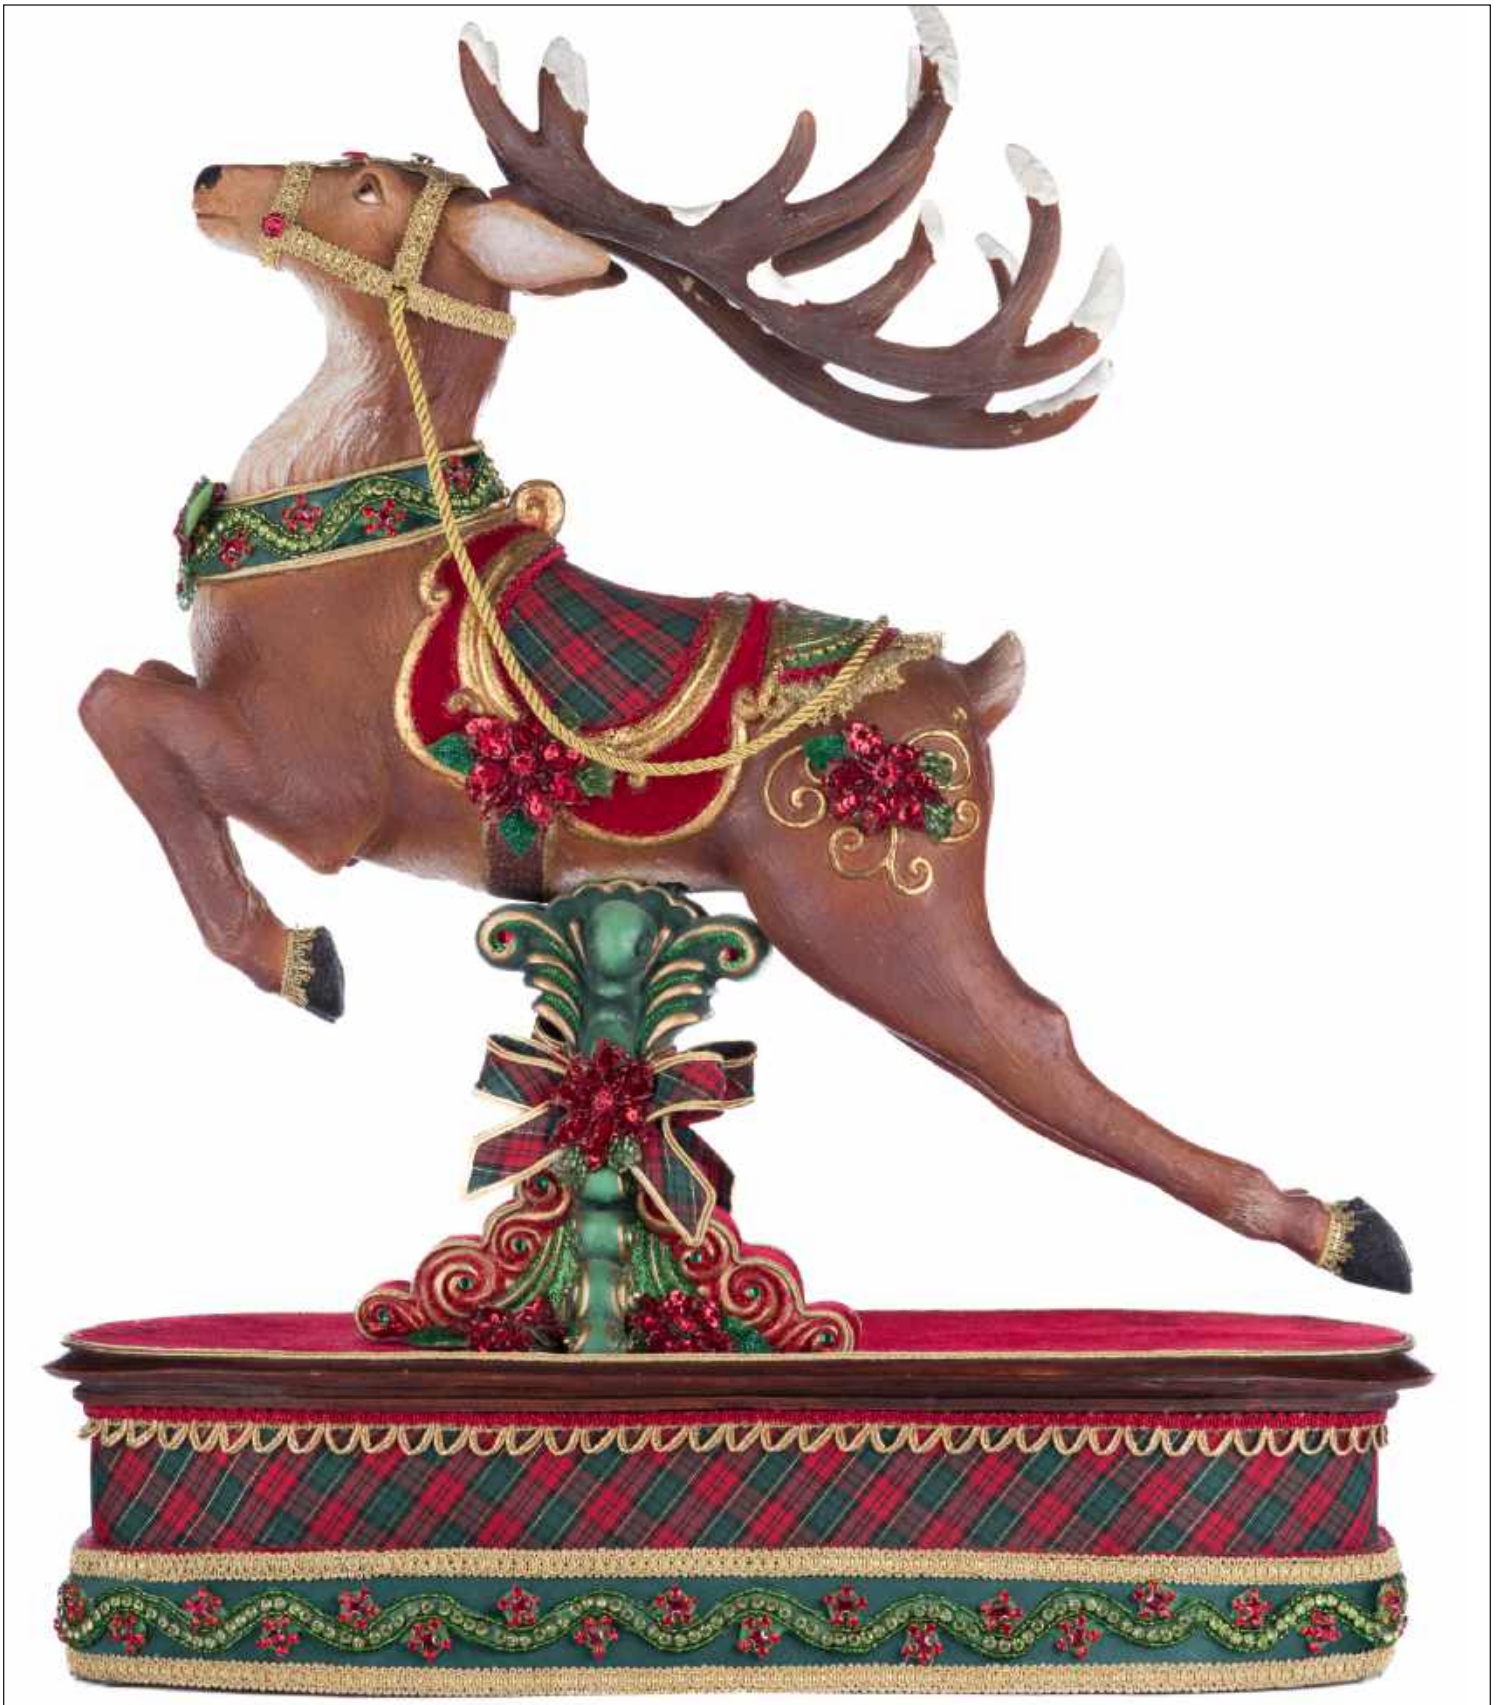

28-428335 Holiday Magic
Holiday Magic Reindeer
19.5" x 8" x 24.5" Min/Inner/Case: 1/1/1