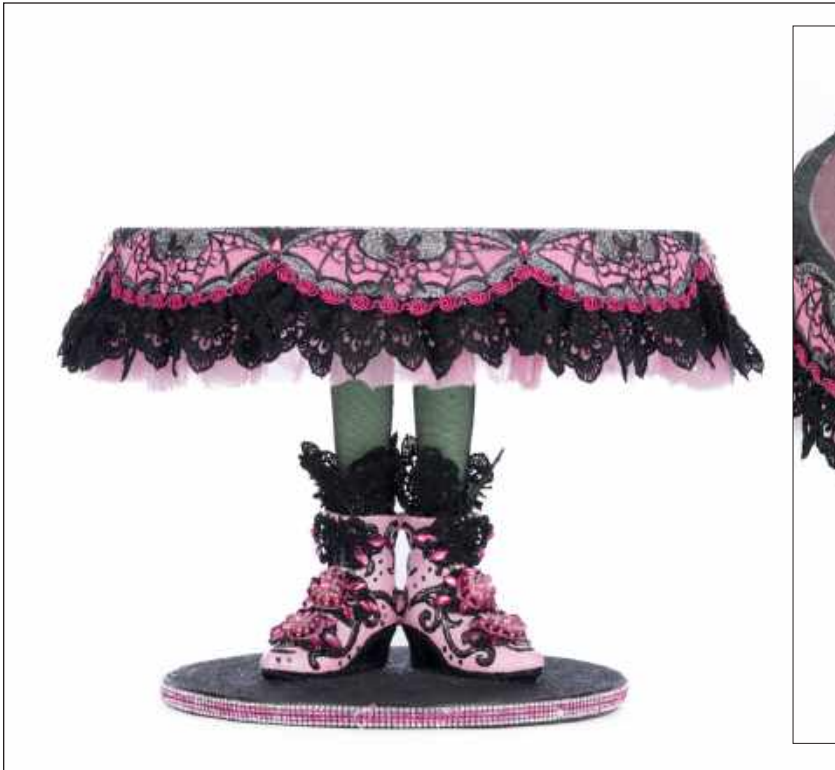

28-428142 Pink Panic Possession
Witch Boots Cake Plate
12.5" x 12.5" x 8.5" Min/Inner/Case: 1/1/4