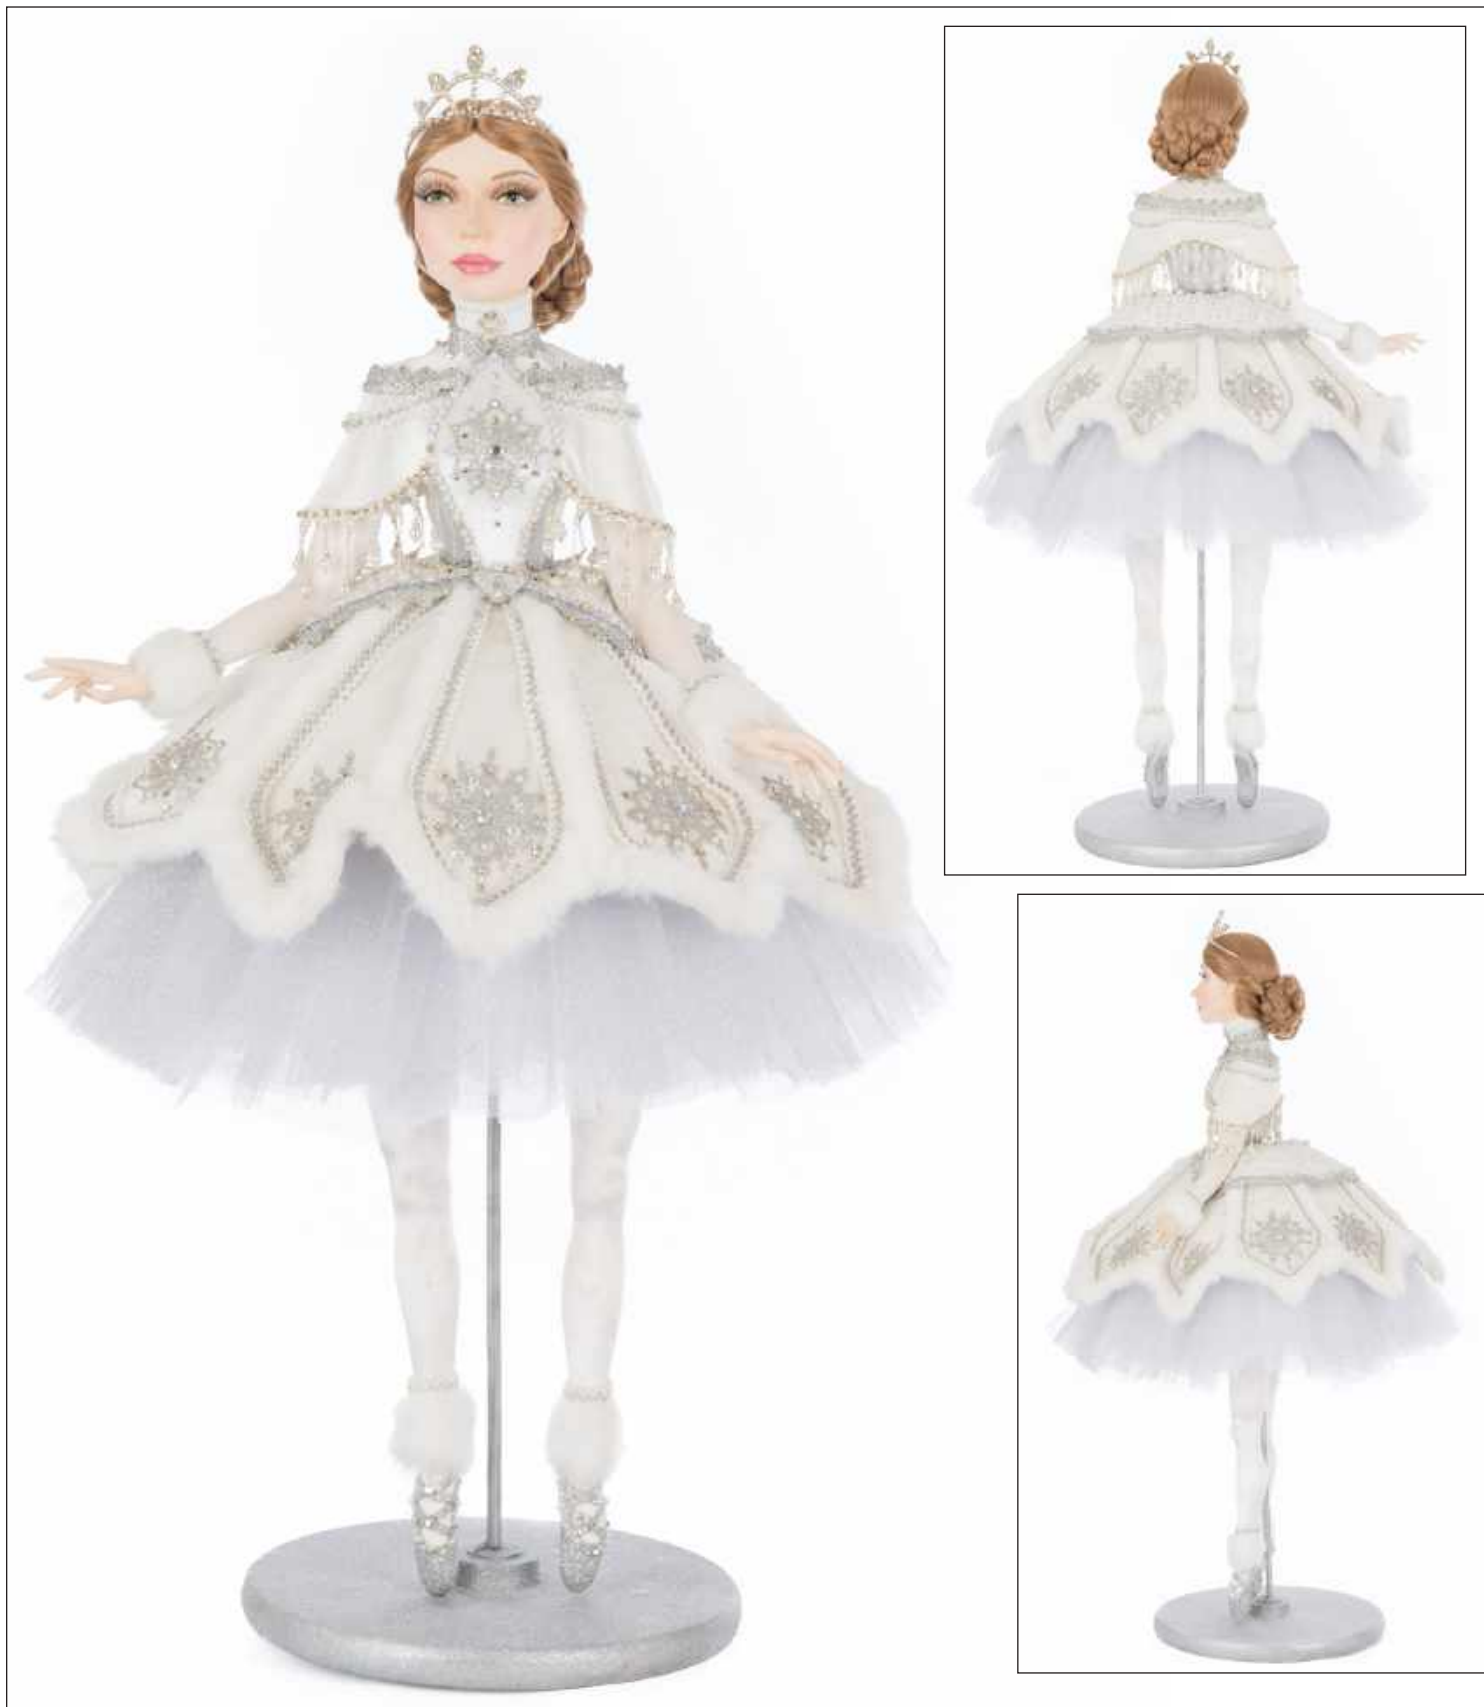

BELLS OF BRILLIANCE

28-528749 Bells of Brilliance
Silver Bells Santa Doll
20.5" x 20.5" x 36" Min/Inner/Case: 1/1/2

28-528753 Bells of Brilliance
Gwendolyn Golden Ballerina Doll
16" x 16" x 28" Min/Inner/Case: 1/1/2

BELLS OF BRILLIANCE

28-528754 Bells of Brilliance
Selena Silver Ballerina Doll
16" x 16" x 28" Min/Inner/Case: 1/1/2

28-528799 Bells of Brilliance
Bells of Brilliance Angel Gabriel Doll
21" x 15" x 31.5" Min/Inner/Case: 1/1/2