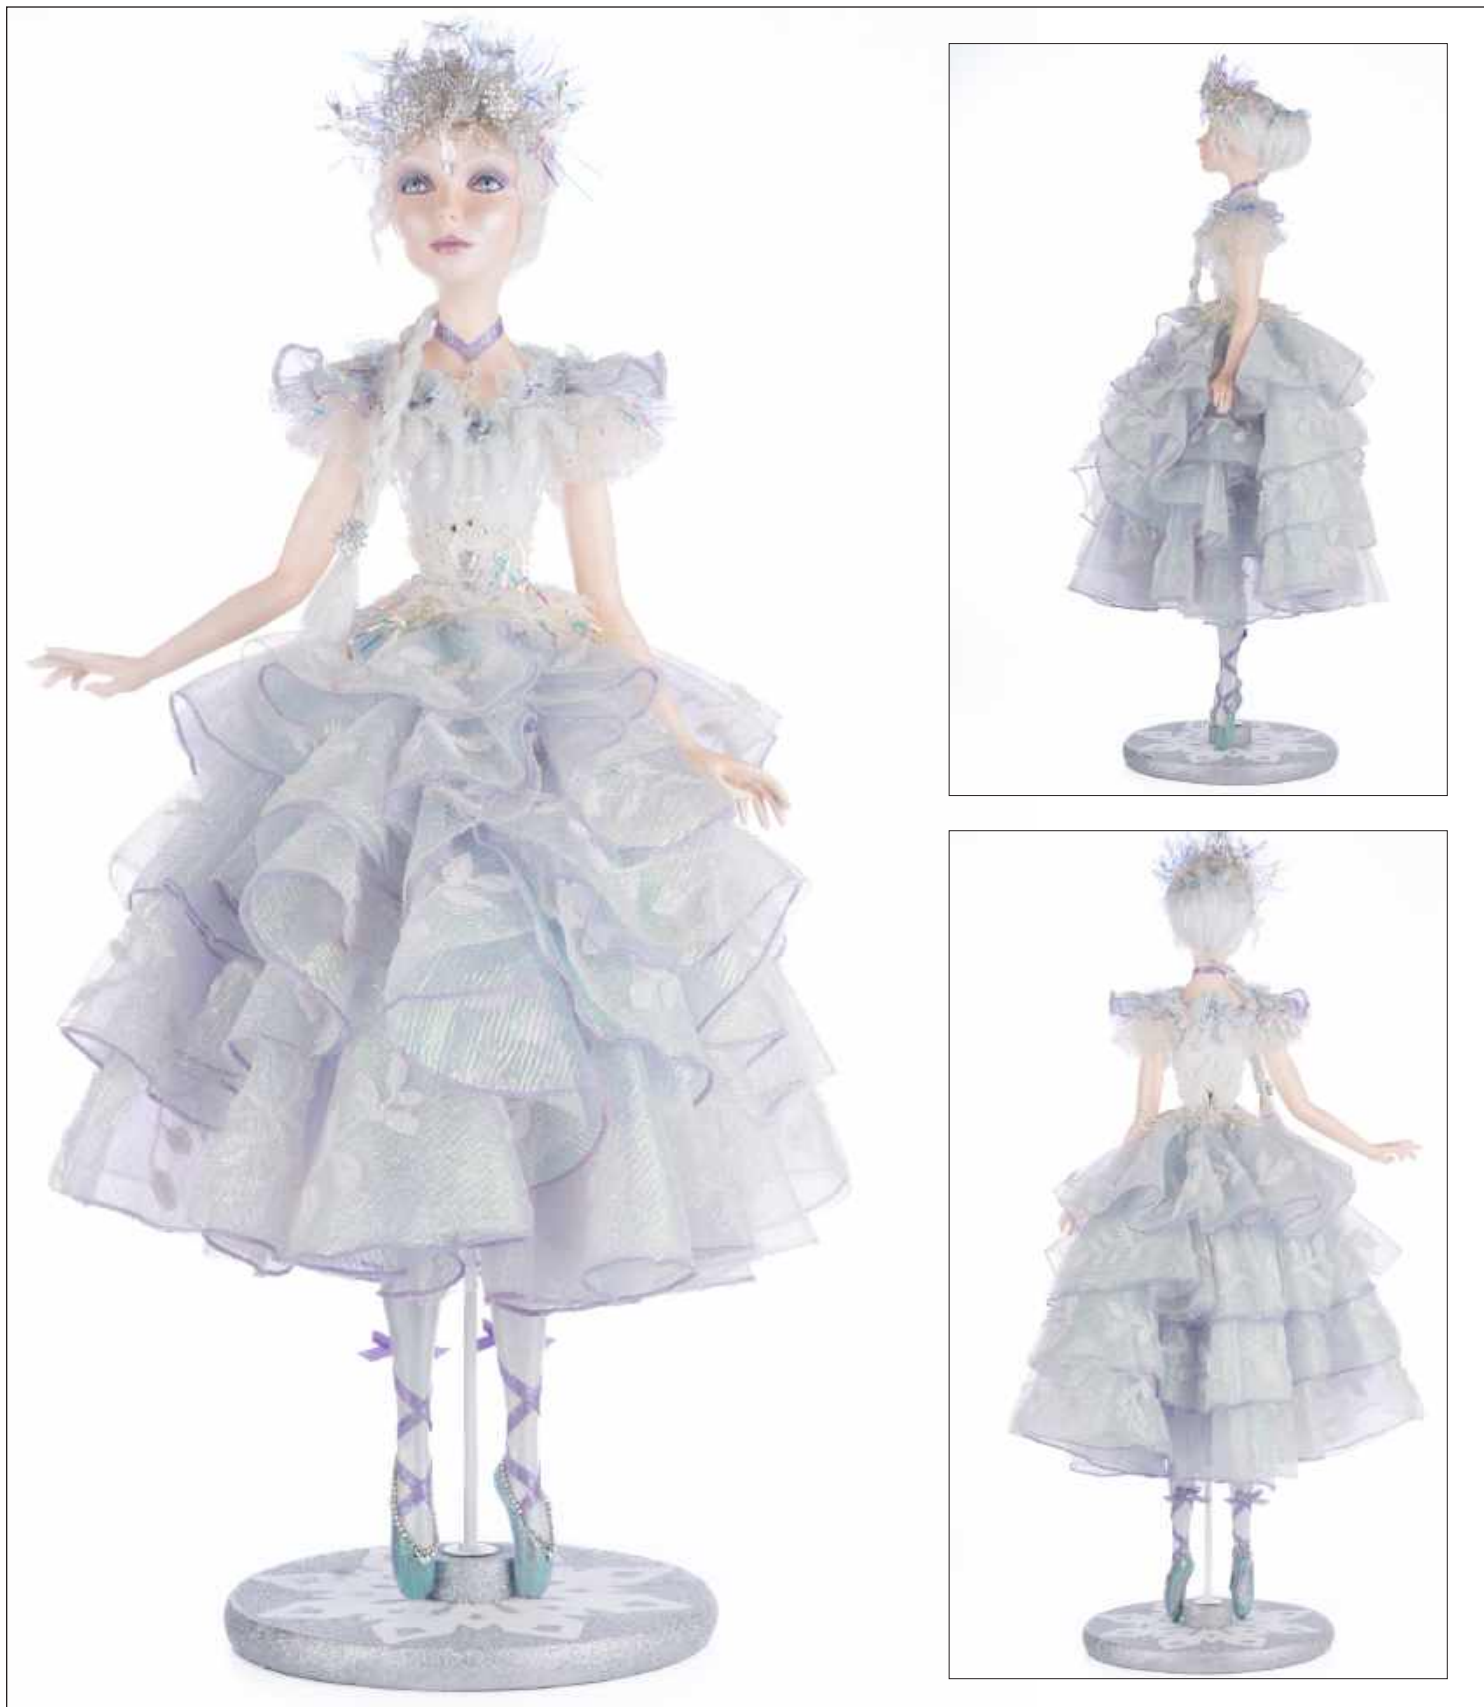

28-428287 Crystal Kingdom
Crystalline Winter Ballerina
13.5" x 8.5" x 29" Min/Inner/Case: 1/1/2