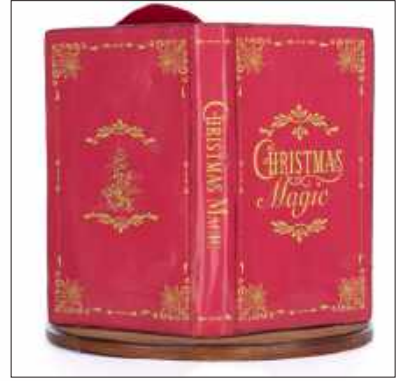

28-428326 Holiday Magic
Magic Of Christmas Tabletop Book
11" x 9.5" x 10.5" Min/Inner/Case: 1/1/3