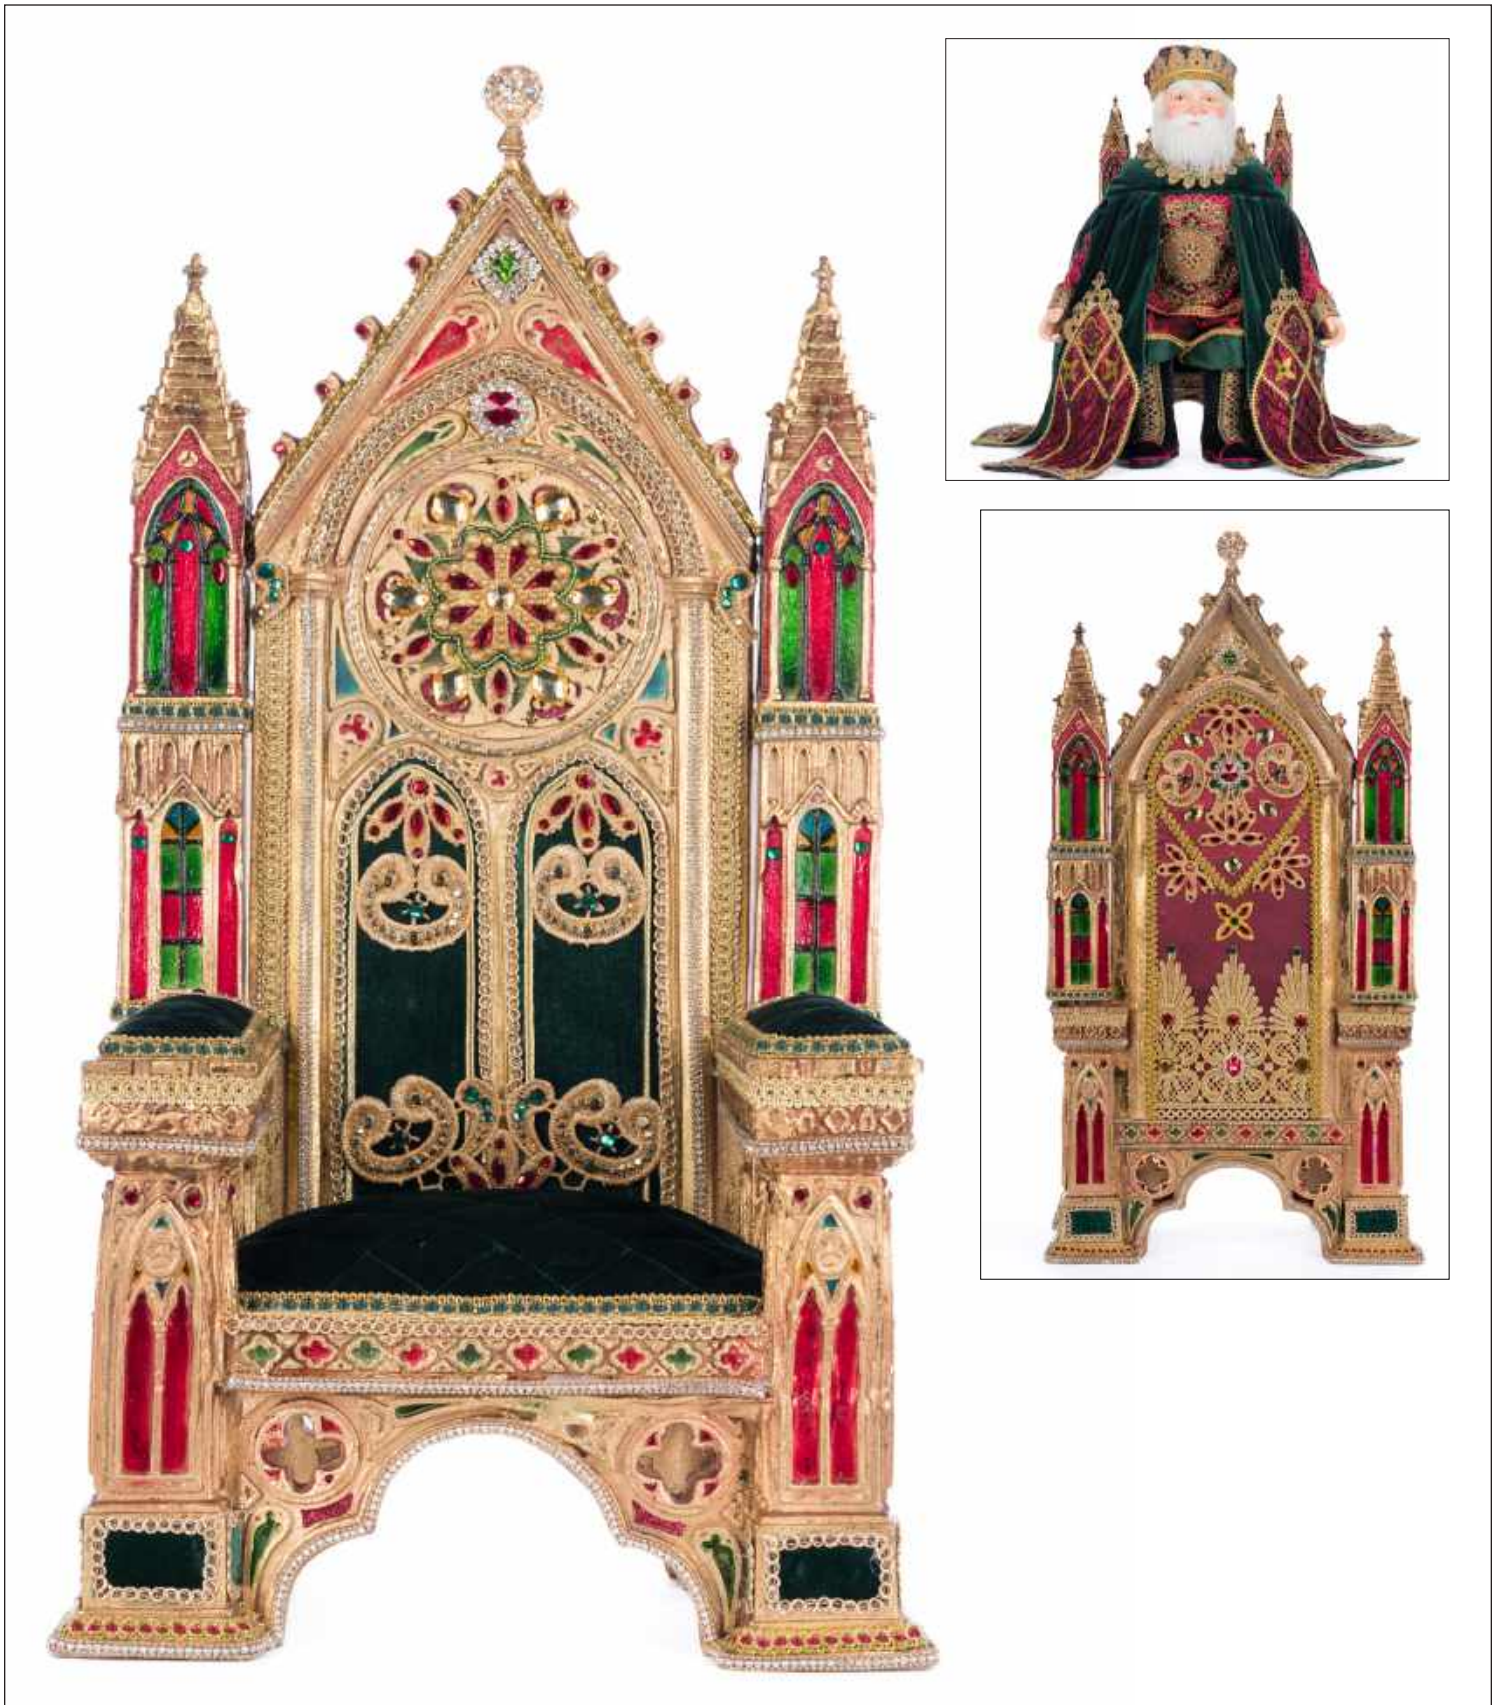

28-428249 Christmas Castle
Christmas Castle Santa Chair
11" x 9" x 21" Min/Inner/Case: 1/1/2