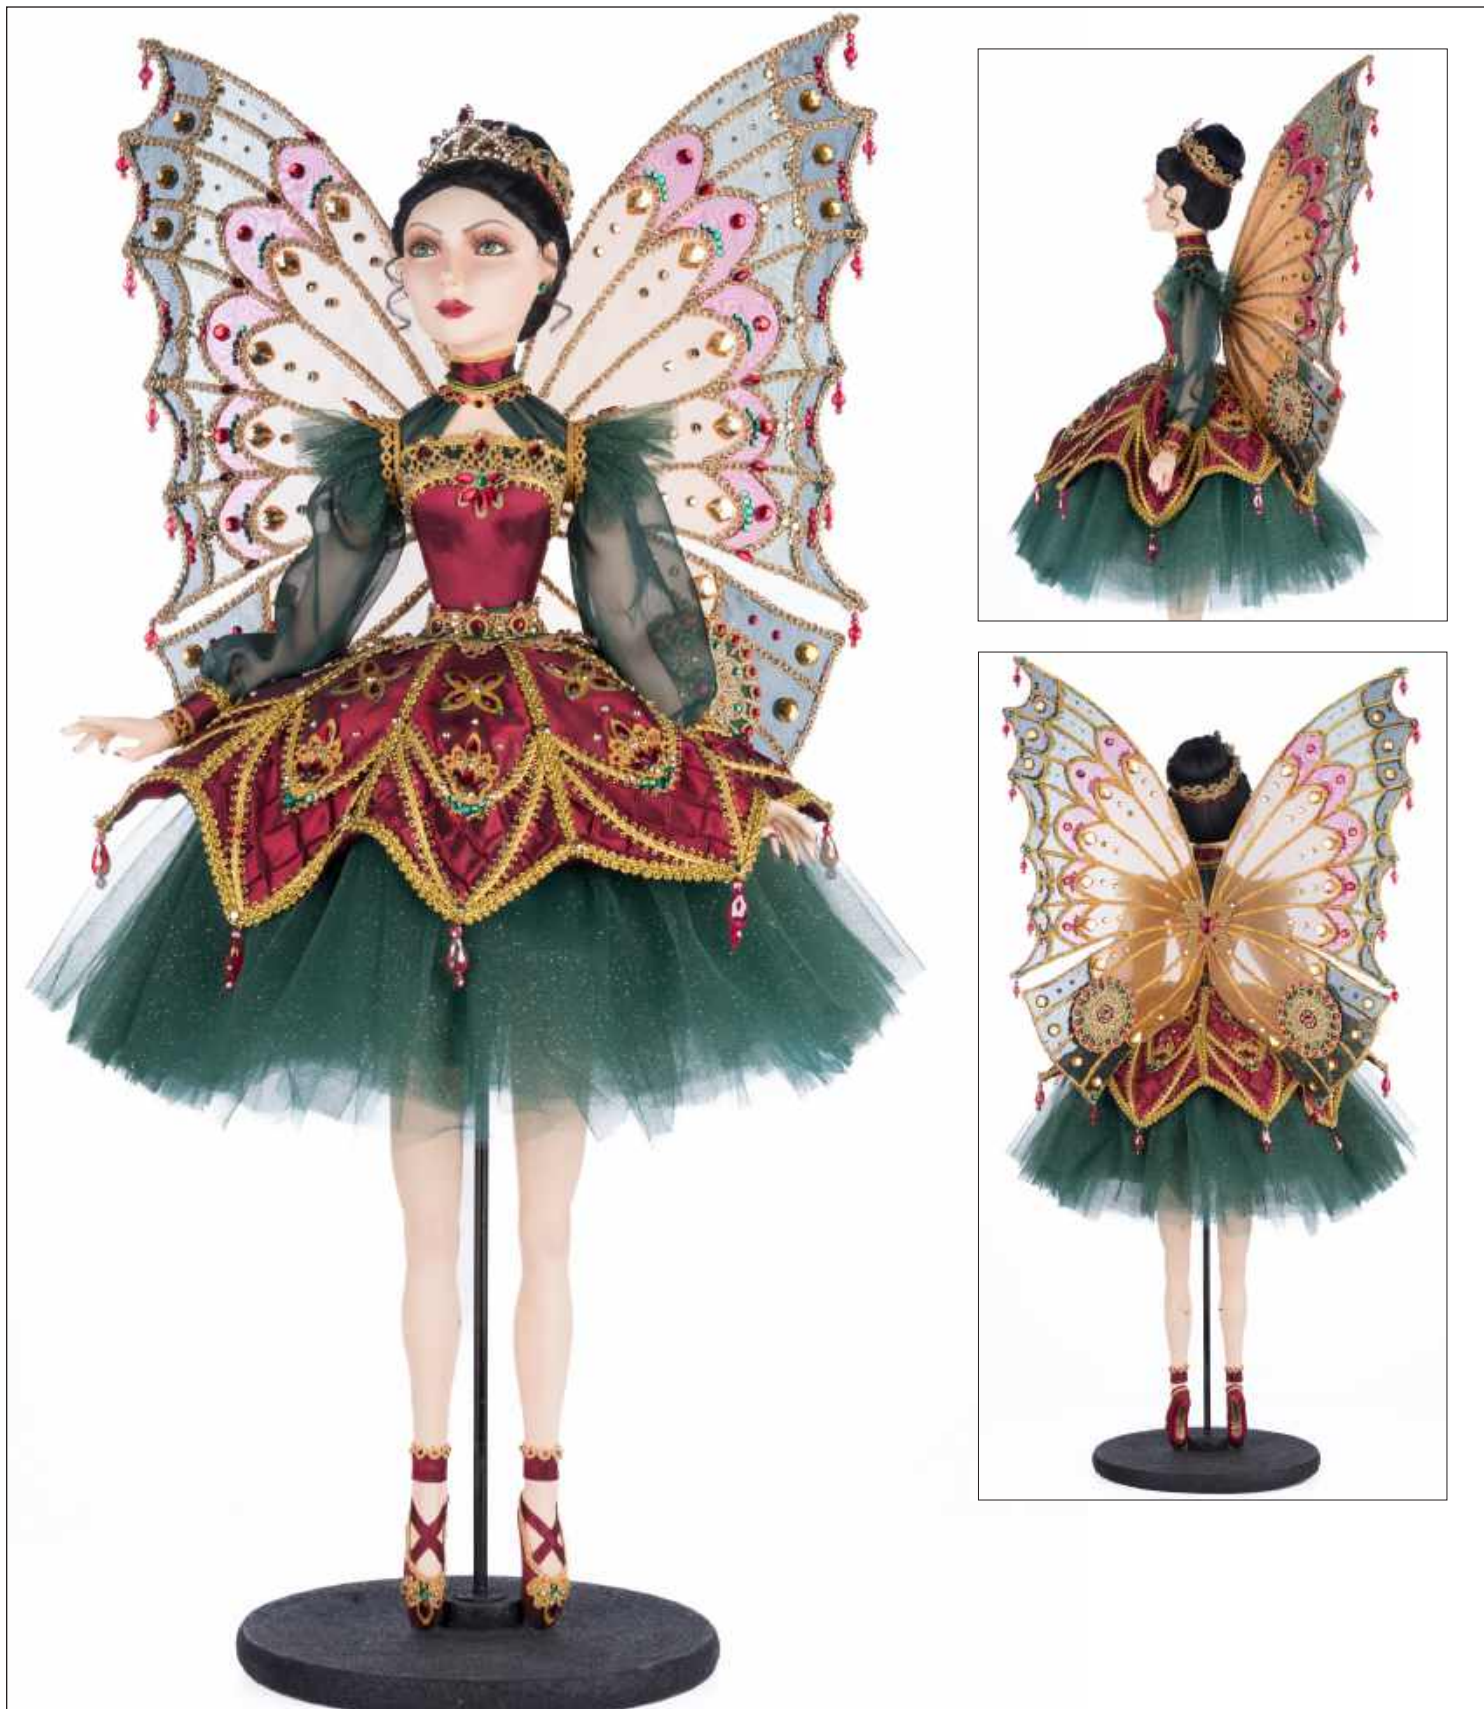

CHRISTMAS CASTLE

28-428236 Christmas Castle
Belle Noelle Standing Fairy Ballerina Doll
15" x 15" x 29.25" Min/Inner/Case: 1/1/2