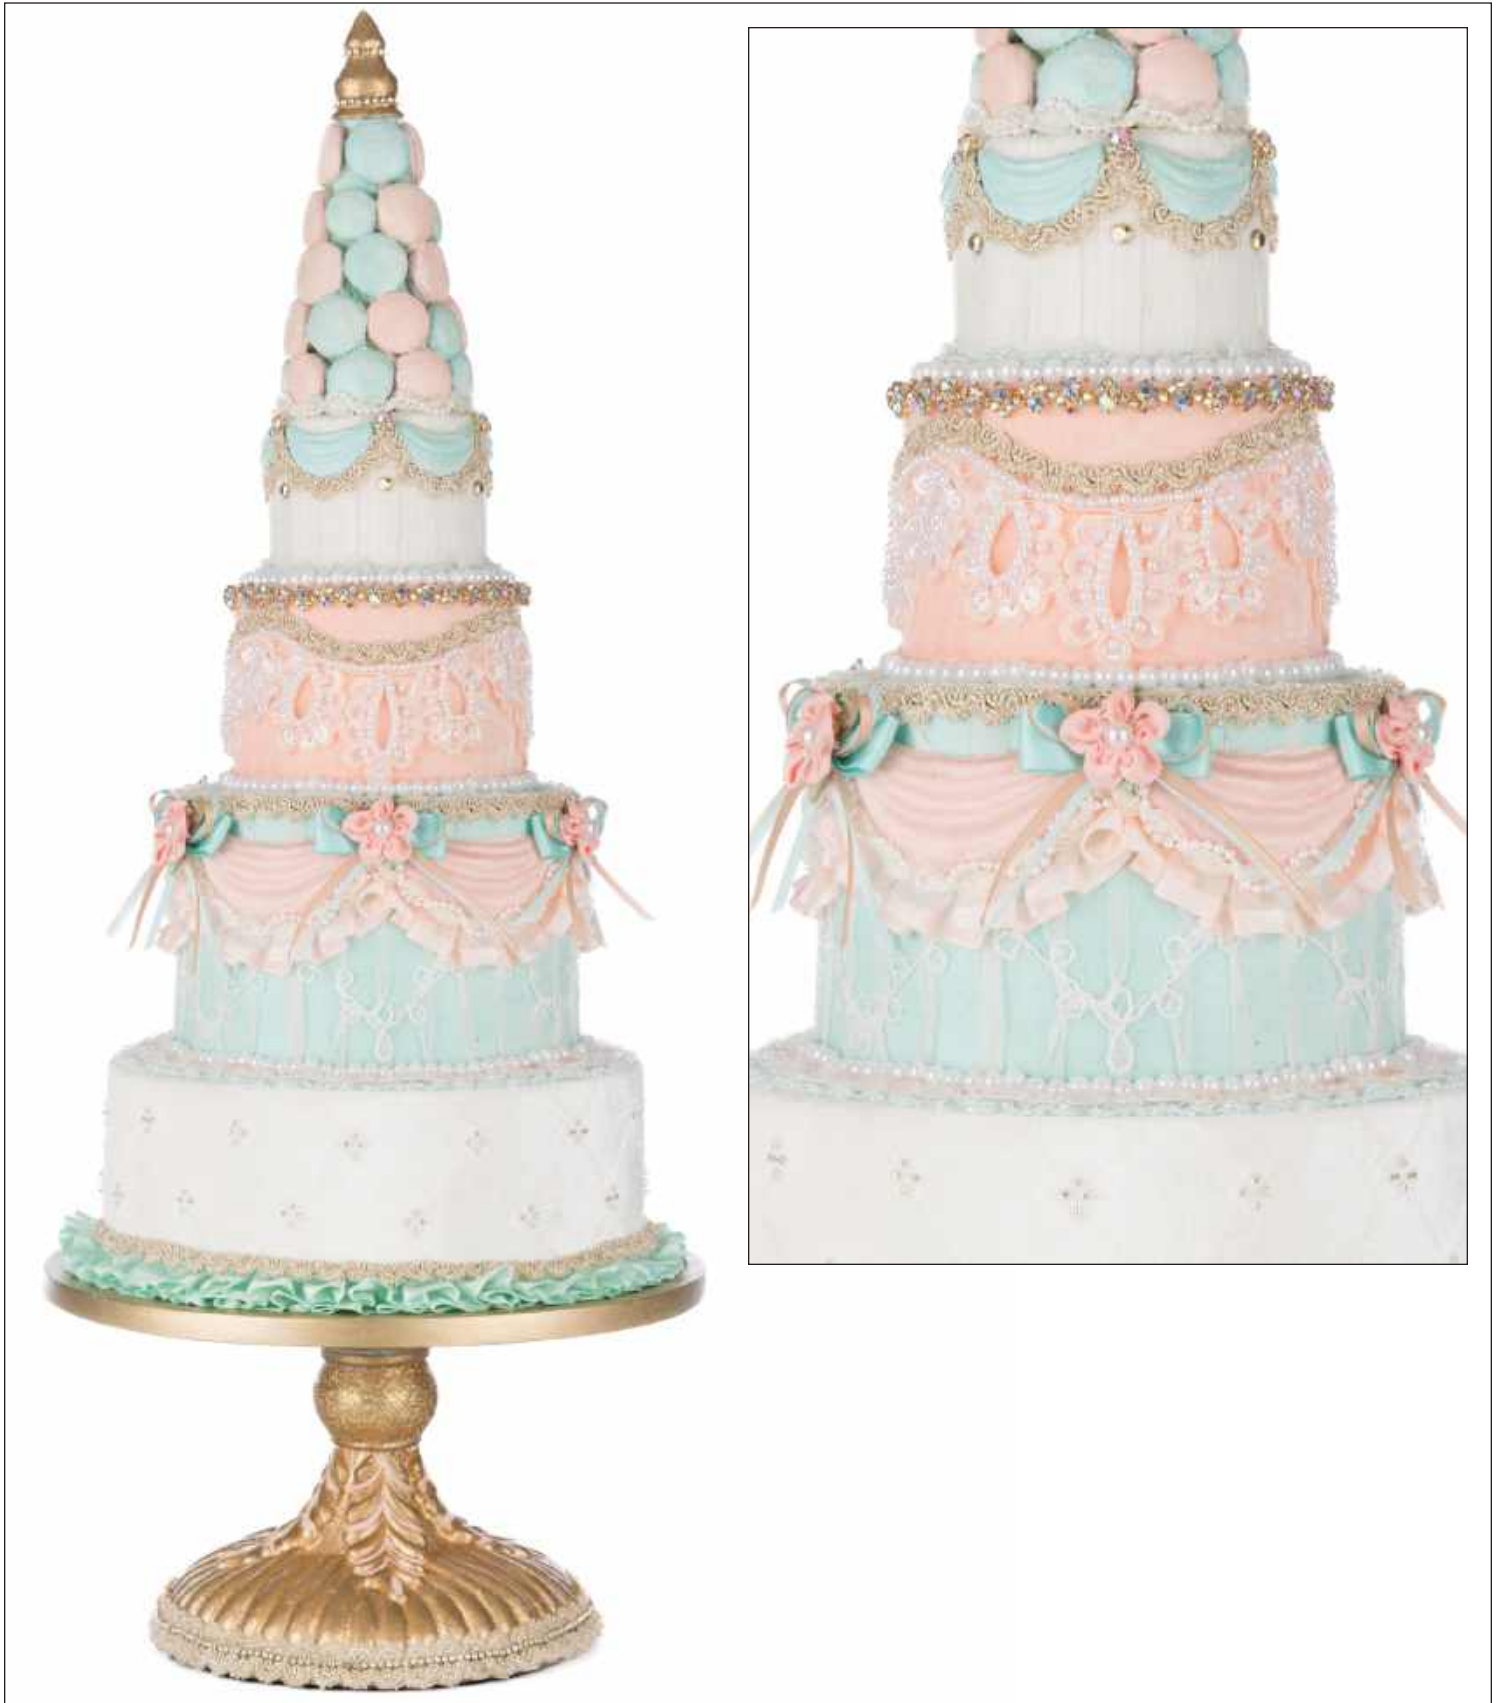

28-528844 Joyeux Noel
Joyeux Noel Tabletop Tree
10" x 10" x 24" Min/Inner/Case: 1/1/2